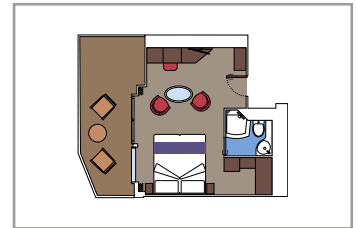

DELUXE SUITE AUREA WITH PROMENADE & OCEAN VIEW SRP

SRP

≈20
≈7

- › Balcony with Promenade and ocean view
- › Sitting area with double sofa bed or separate living room with double sofa bed
- › Deck 16
- › Accommodating up to 4 people

The images are representative only. Size, layout and furniture may vary (within the same cabin category).

Cabin size (m²)

Balcony size (m²)

Deck location

Accommodating up to