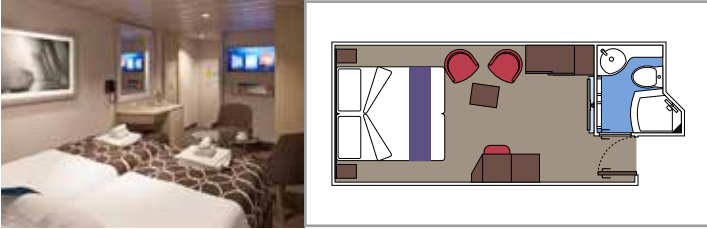

INTERIOR

INCLUDED FACILITIES

- Wardrobe
- Comfortable double bed which can be converted in two single beds (on request)
- Pullman beds for the 4 guests cabins
- Bathroom with shower and hairdryer
- Interactive TV, telephone, safe, minibar and air conditioning
- Wifi connection available (for a fee)

DELUXE INTERIOR

IR2

≈15
15-21
4