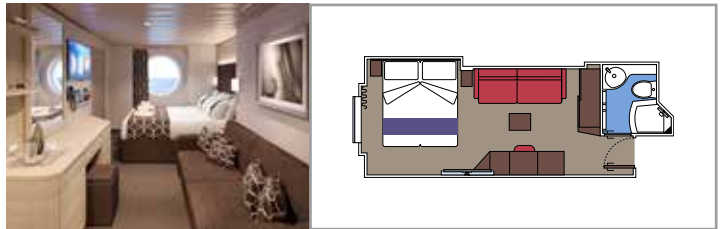

DELUXE OCEAN VIEW

OR1

≈15-16
5-9
4