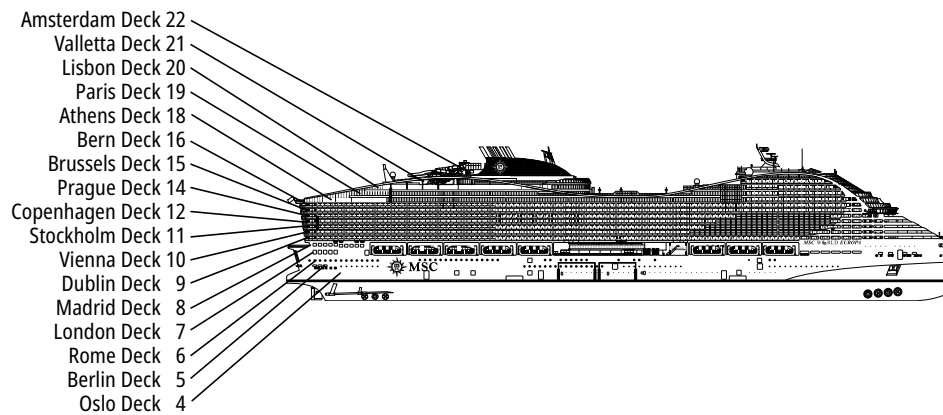

# TECHNICAL CHARACTERISTICS OF THE SHIP

LA PLAGE

TECHNICAL CHARACTERISTICS OF THE SHIP	
GROSS TONNAGE	205.700
LENGTH / BEAM / HEIGHT	333,3 m / 47 m / 68 m
SURFACE AREA	38.400 m <sup>2</sup> public areas
PUBLIC AREA RATIO	5,68 m <sup>2</sup> per guest
DECKS	21, included 16 for guests
LIFTS	39, included 23 for guests (included 4 Panoramic Lifts)
VOLTAGE (IN CABIN)	230/110 volts
MAXIMUM SPEED	22,7 knots
STABILIZERS	Stabilised with 2 fins
NUMBER OF GUESTS	6.762
NUMBER OF CABINS	2.626, included 66 for guests with disabilities or reduced mobility
CREW MEMBERS	2.138
POOLS	7, included 1 with sliding roof and 1 for the MSC Yacht Club
WHIRLPOOLS	13 whirlpool baths included 1 for the MSC Yacht Club
ENVIRONMENTAL TECHNOLOGY	The first ship in the MSC Cruises fleet powered by Liquefied Natural Gas (LNG), one of the world's cleanest marine fuels at scale