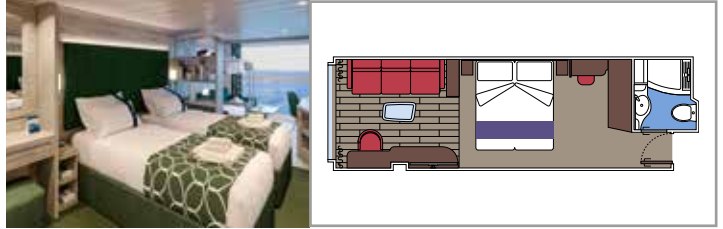

INFINITE OCEAN VIEW

VL1

≈20
10-11
4