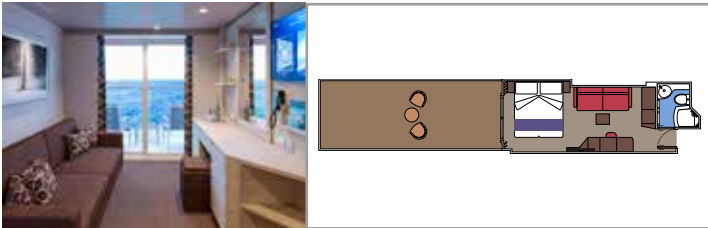

JUNIOR SUITE AUREA SM

SM

≈17
≈13-17
9
4

- › Sundeck