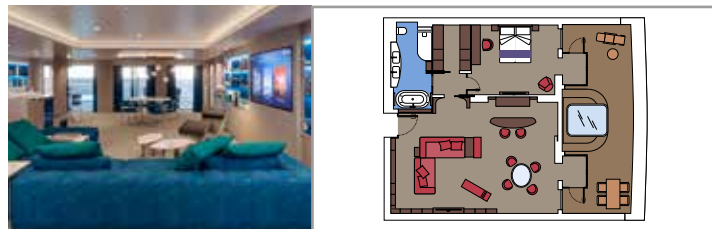

MSC YACHT CLUB	Exclusive services	Seats	Surface (m²)	Deck
MSC YACHT CLUB CONCIERGE	Reception with 24-hour concierge service			19 Paris
152 SUITES WITH BUTLER SERVICE	24-hour butler service	146	547	19 Paris
TOP SAIL LOUNGE	MSC Yacht Club panoramic lounge			19 Paris
MSC YACHT CLUB RESTAURANT	Exclusive restaurant	208	375	20 Lisbon
MSC YACHT CLUB GRILL & BAR	Buffet and grill	333	1.793	21 Valletta 22 Amsterdam
MSC YACHT CLUB LANAI	Outdoor lounging venue			
MSC YACHT CLUB SUNDECK & POOL	Sundeck, bar, pool, whirlpool bath, lounge			

MSC YACHT CLUB OWNER'S SUITE WITH WHIRLPOOL BATH YC4

≈78
≈65
18
4
SUITE 18001

- › Large balcony with private whirlpool bath and outdoor living area
- › Floor-to-ceiling windows and glass doors
- › Separate dining and living room area
- › Bathroom with shower and imperial tub
- › Large walk-in wardrobe with shoe rack and luggage storage
- › Bar setup, refrigerator and espresso coffee machine

≈104
≈48
16
4
SUITE 16002

MSC YACHT CLUB ROYAL SUITE WITH WHIRLPOOL BATH YC3

≈51-58
≈42-51
16-18
4
SUITE 16002

- › Large balcony with private whirlpool bath and outdoor dining area
- › Walk-in wardrobe and luggage storage
- › Bathroom with large shower and tub (some cabins feature large tub only)
- › Bar setup, refrigerator and espresso coffee machine

The images are representative only. Size, layout and furniture may vary (within the same cabin category).