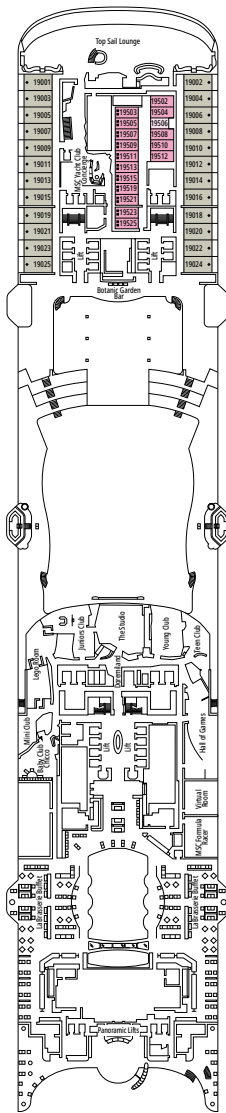

DECK 16
BERN

DECK 18
ATHENS

DECK 21
VALLETTA

DECK 22
AMSTERDAM