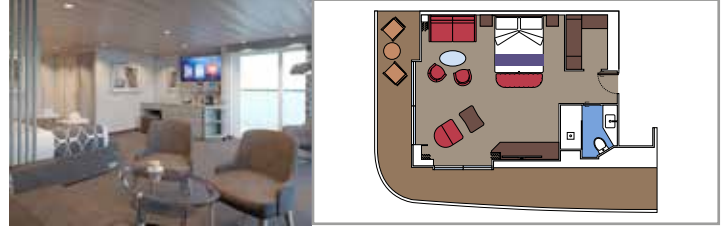

GRAND SUITE AUREA WITH TERRACE SXT

SXT

≈35
≈25-35
11-14
4

- › Premium balcony
- › Sitting area with double sofa bed