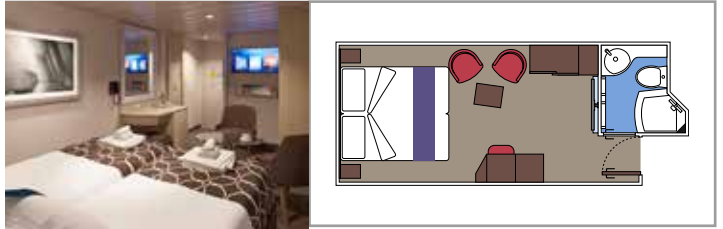

DELUXE INTERIOR

IR1

≈15
5-14
4