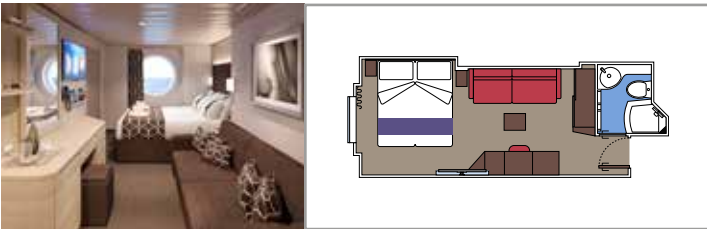

DELUXE OCEAN VIEW

OR2

≈16
10-12
4