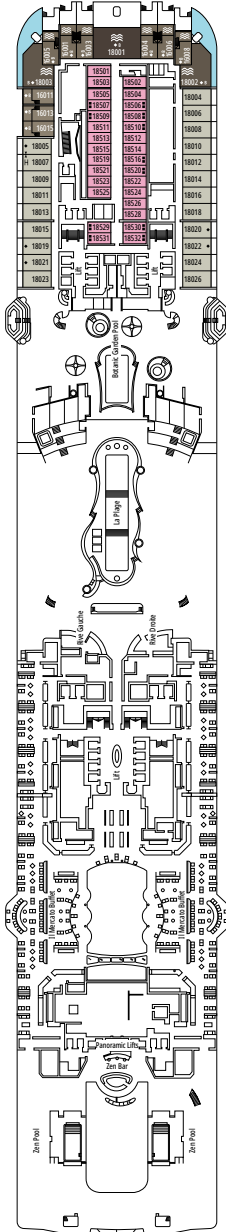

DECK 18
ATHENS