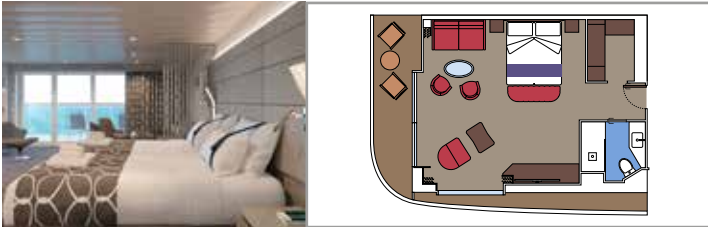

The images are representative only. Size, layout and furniture may vary (within the same cabin category).

 Cabin size (m<sup>2</sup>)

 Balcony size (m<sup>2</sup>)

 Deck location

 Accommodating up to

### GRAND SUITE AUREA WITH TERRACE SXT

SXT

 ≈35
  ≈25-35
  11-14
  4

- › Premium balcony
- › Sitting area with double sofa bed

### GRAND SUITE AUREA SX

SX

 ≈35
  ≈8-9
  9-10
  4

- › Balcony
- › Sitting area with double sofa bed