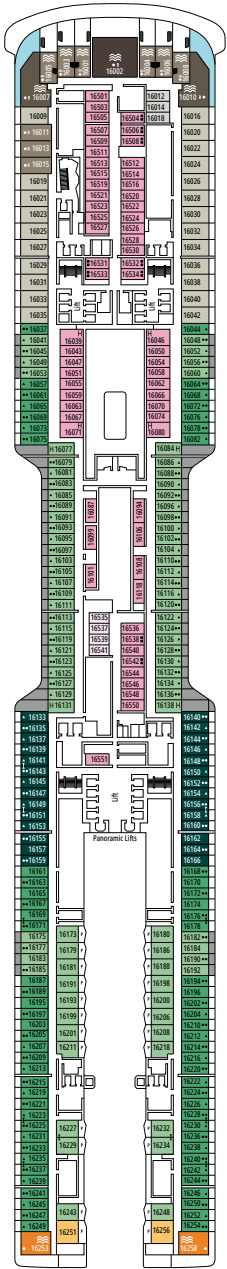

DECK 16
BERN