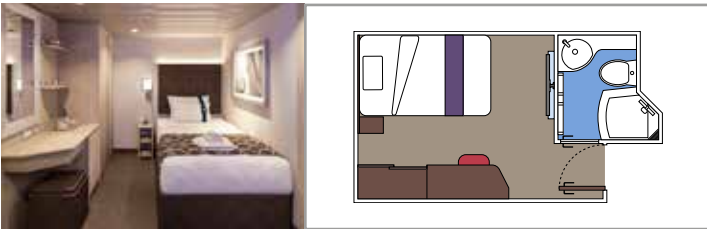

STUDIO INTERIOR

IS

≈10
11-19
1

The images are representative only. Size, layout and furniture may vary (within the same cabin category).

Cabin size (m²)

Balcony size (m²)

Deck location

Accommodating up to