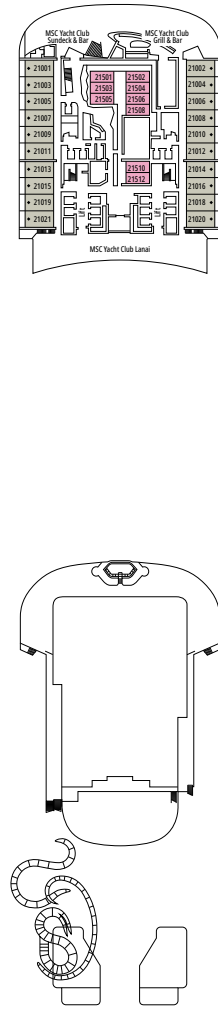

DECK 21
VALLETTA