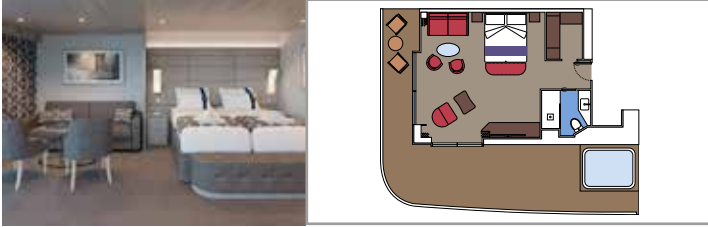

SUITE AUREA

INCLUDED FACILITIES

- Some Suites have balcony with private whirlpool
- Some Suites have balcony overlooking the Promenade
- Some Suites have sitting area with double sofa bed
- Spacious wardrobe
- Comfortable double bed or single beds (on request)
- Bathroom with shower or bathtub and hairdryer
- Interactive TV, telephone, safe, minibar and air conditioning
- Wifi connection available (for a fee)

GRAND SUITE AUREA WITH TERRACE AND WHIRLPOOL SXJ

SXJ

≈35
≈37-46
15-16
4

- › Large balcony with private whirlpool bath
- › Sitting area with double sofa bed