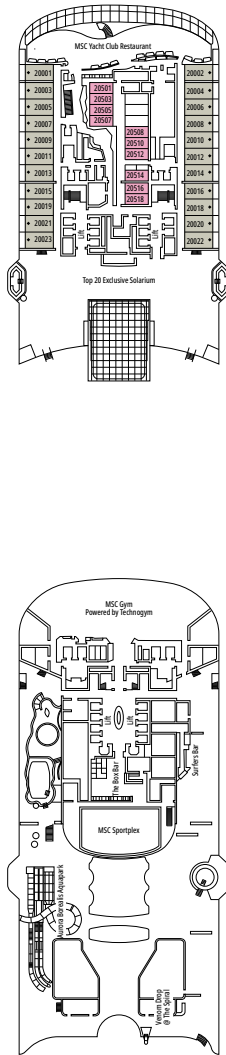

DECK 16
BERN

DECK 18
ATHENS

DECK 21
VALLETTA

DECK 22
AMSTERDAM