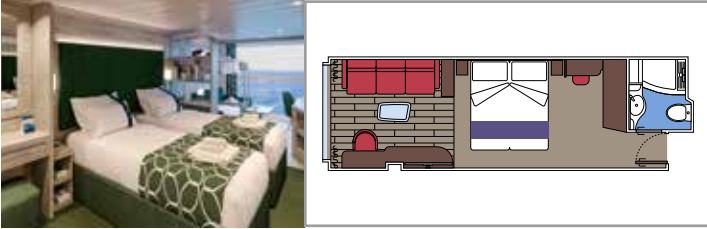

OCEAN VIEW

INCLUDED FACILITIES

- Window with sea view
- Comfortable double bed or single beds (on request)
- Bathroom with shower and hairdryer
- Interactive TV, telephone, safe, minibar and air conditioning
- Wifi connection available (for a fee)

INFINITE OCEAN VIEW AUREA

VLA

≈20
12-14
4