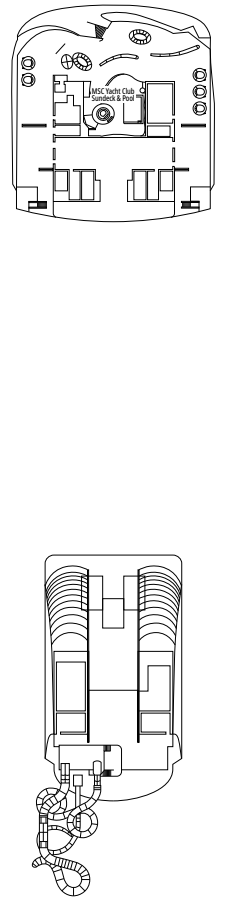

DECK 22
AMSTERDAM