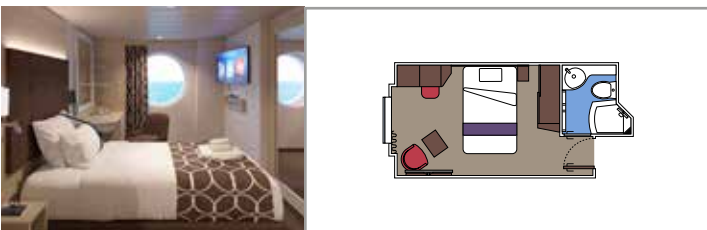

The images are representative only. Size, layout and furniture may vary (within the same cabin category).

**INCLUDED FACILITIES**

- Luxury suites with premium interiors
- Some Suites have balcony with private whirlpool
- Spacious wardrobe
- Comfortable double bed or single beds (on request)
- Bathroom with large shower and/or bathtub
- Interactive TV, telephone, safe, minibar and air conditioning
- Wifi connection included

The images are representative only. Size, layout and furniture may vary (within the same cabin category).

 Cabin size (m<sup>2</sup>)

 Balcony size (m<sup>2</sup>)

 Deck location

 Accommodating up to

### STUDIO OCEAN VIEW

OS

 ≈12
  5-14
  1

The images are representative only. Size, layout and furniture may vary (within the same cabin category).

 Cabin size (m²)

 Balcony size (m²)

 Deck location

 Accommodating up to