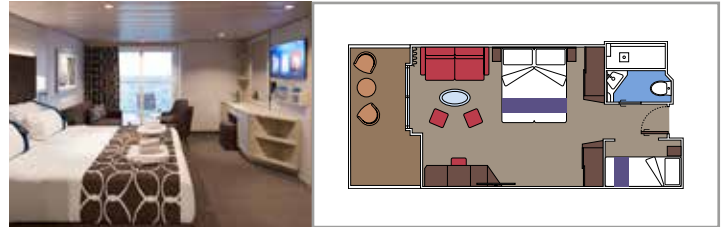

PREMIUM SUITE AUREA SL1

SL1

≈25
≈4
12-14
6

- › Balcony