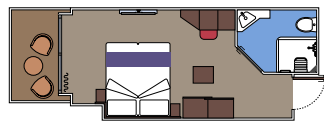

BALCONY

Available in:

- › **Balcony Aurea (BA)**
  cabin size ≈18m²; balcony size ≈17m²; deck 12, 14
- › **Deluxe Balcony (BR3)**
  cabin size ≈18m²; balcony size ≈17-18,4m²; deck 14-15
- › **Deluxe Balcony (BR2)**
  cabin size ≈18m²; balcony size ≈18,4m²; deck 11-12
- › **Deluxe Balcony (BR1)**
  cabin size ≈18m²; balcony size ≈17-18,4m²; deck 10
- › **Deluxe Balcony with partial view (BP)**
  cabin size ≈18m²; balcony size ≈17-18,4m²; deck 16