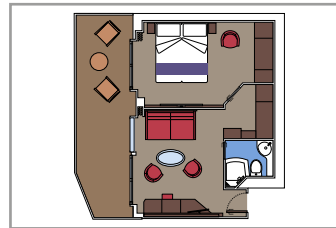

PREMIUM SUITE AUREA WITH PROMENADE & OCEAN VIEW SLP

SLP

≈27
≈9

- › Balcony overlooking the Promenade
- › Sitting area with double sofa bed or separate living room with double sofa bed
- › Deck 11
- › Accommodating up to 4 people