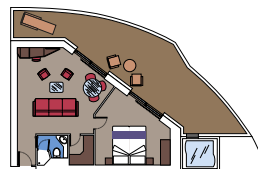

This kind of accommodation is available only in the MSC Yacht Club.

15 Interior Suites

Interior Suites ($\approx 17 \text{ m}^2$)
 Comfortable double or single beds (on request).
 Bathroom with shower, vanity area and hairdryer.
 Espresso coffee machine.

This kind of accommodation is available only in the MSC Yacht Club.

2 Grand Suites with whirlpool bath

Suites ($\approx 39 \text{ m}^2$) with balcony ($\approx 36 \text{ m}^2$).
 Balcony with private whirlpool bath.
 Comfortable double or single beds (on request).
 Sitting area with sofa.
 Bathroom with shower, vanity area and hairdryer.