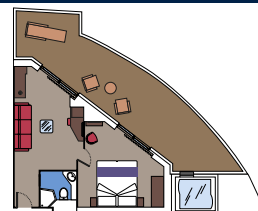

8 Suites with whirlpool bath

Suites ($\approx 27 \text{ m}^2$) with balcony ($\approx 30 \text{ m}^2$).
Balcony with private whirlpool bath.
Comfortable double or single beds (on request).
Sitting area with sofa.
Bathroom with shower, vanity area and hairdryer.

This kind of accommodation is available only with Aurea Experience.