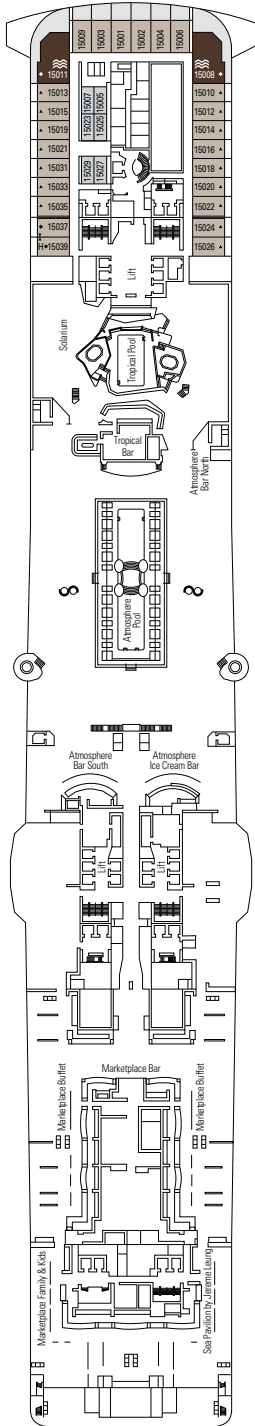

DECK 15
MORRICONE

DECK 16
DEBUSSY

DECK 18
SCHUMANN

DECK 19
MENDELSSOHN

Ship configuration, data and descriptions may be subject to change depending on the season and on the destination and must be verified at the time of booking. Deck plans are valid from Summer 2021.