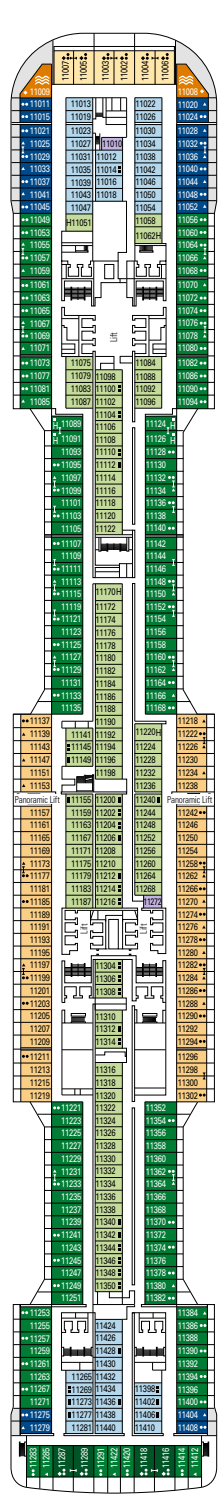

DECK 11 PUCCINI