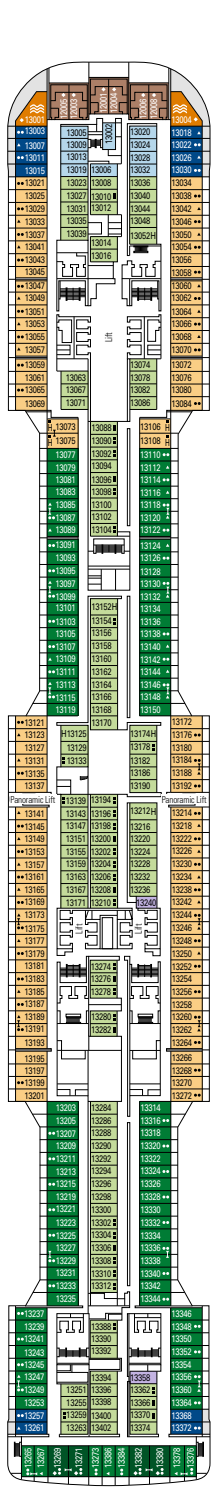

DECK 13 BIZET