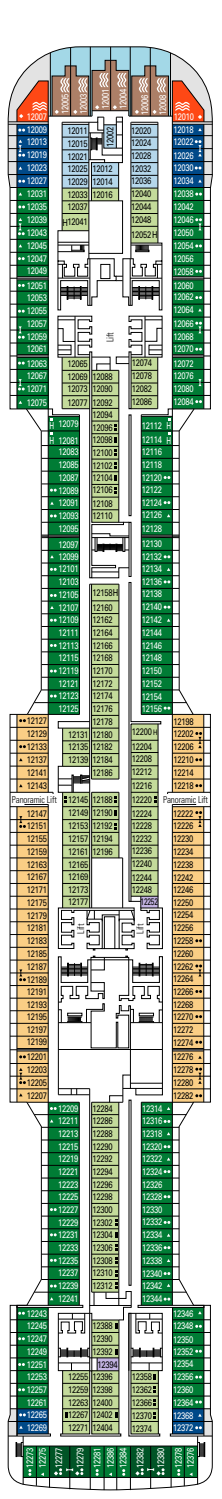

DECK 12 PAGANINI