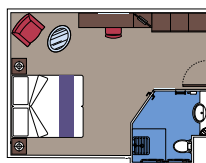

59 Cabins for guests with disabilities or reduced mobility