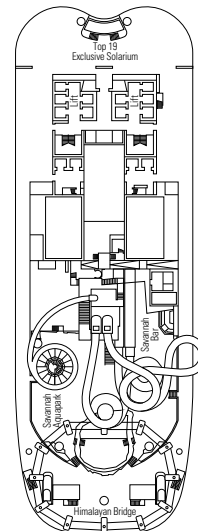

DECK 15
MORRICONE

DECK 16
DEBUSSY

DECK 18
SCHUMANN

DECK 19
MENDELSSOHN

Ship configuration, data and descriptions may be subject to change depending on the season and on the destination and must be verified at the time of booking. Deck plans are valid from Summer 2021.