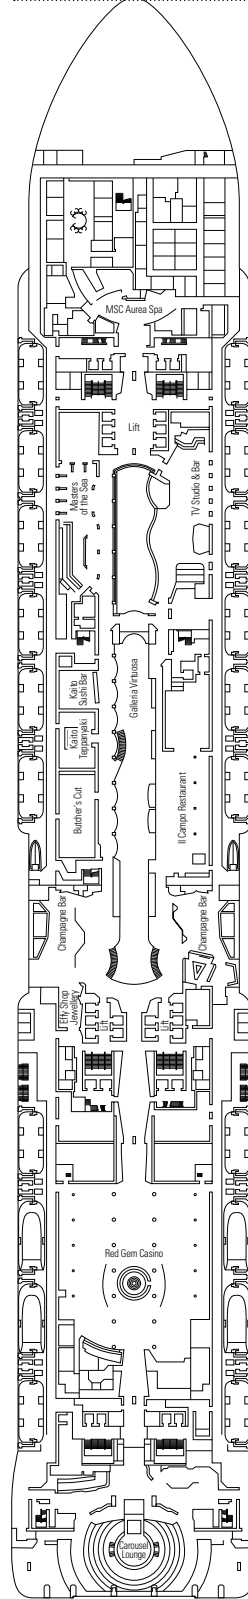

DECK 7
VERDI