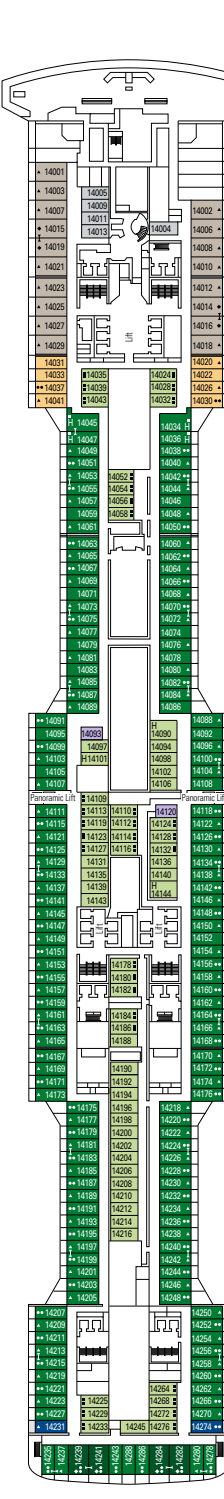

DECK 14 TCHAIKOVSKY