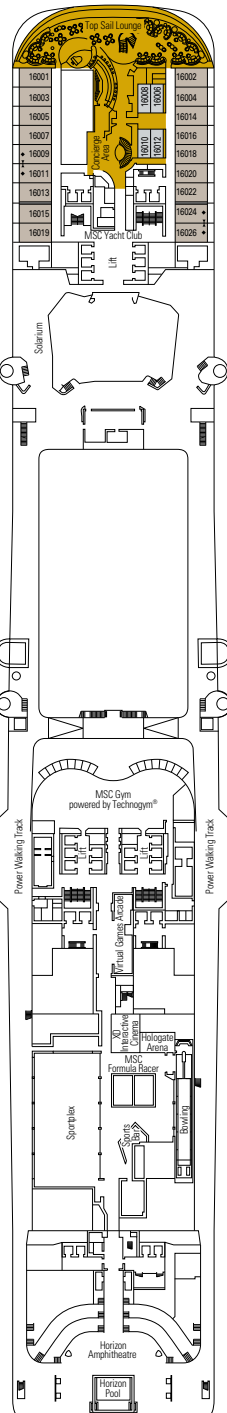

DECK 15
MORRICONE

DECK 16
DEBUSSY

DECK 18
SCHUMANN

DECK 19
MENDELSSOHN

Ship configuration, data and descriptions may be subject to change depending on the season and on the destination and must be verified at the time of booking. Deck plans are valid from Summer 2021.