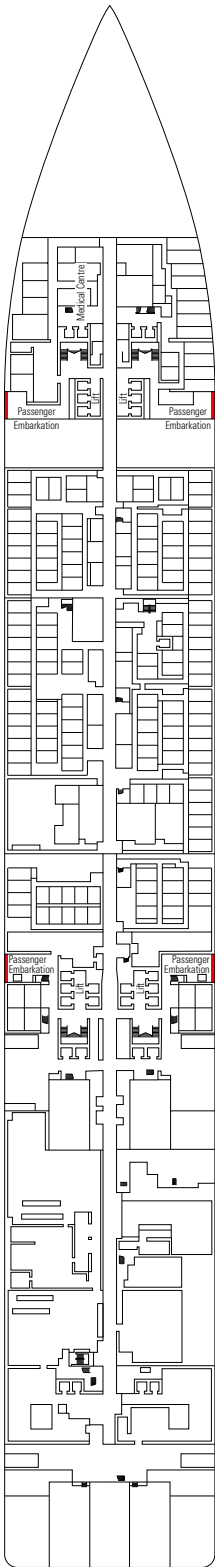

DECK 4
VIVALDI