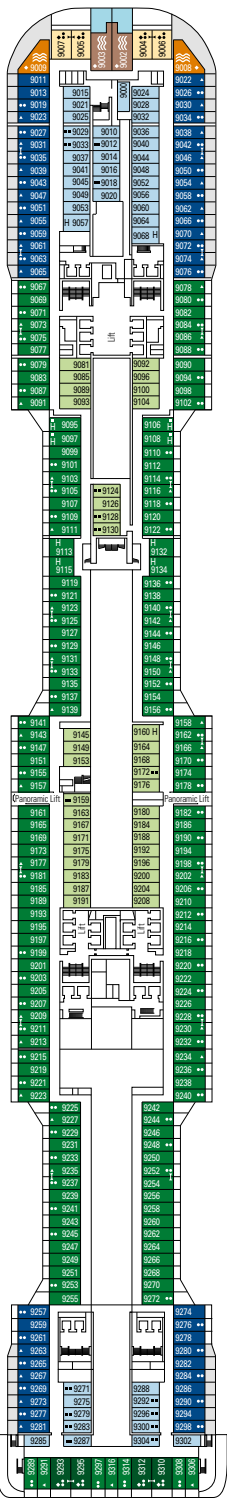

DECK 9 STRAUSS