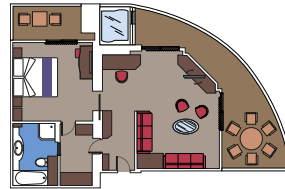

TOP SAIL LOUNGE

MSC YACHT CLUB SUNDECK & BAR

CABIN TYPES

FACILITIES INCLUDED

Air conditioning
Spacious wardrobe
Bathroom with shower or bathtub
In-cabin Smart TV
Telephone
Wi-Fi connection (for a fee except for MSC Yacht Club)
Mini bar
Safe deposit box

2 Royal Suites

Royal Suites ($\approx 57 \text{ m}^2$) with balcony ($\approx 58 \text{ m}^2$)
 Large balcony with private whirlpool bath and dining table.
 Comfortable double or single beds (on request).
 Separate living area and dining room.
 Walk-in wardrobe.
 Bathroom with tub and shower, vanity area and hairdryer.
 Espresso coffee machine.

This kind of accommodation is available only in the MSC Yacht Club.

8 Duplex Suites

Two-deck-high Suites ($\approx 53 \text{ m}^2$) with balcony ($\approx 21 \text{ m}^2$)
 Balcony with private whirlpool bath.
 Easy access to the MSC Yacht Club areas.
 Master bedroom with double bed or single beds (on request).
 Open living/dining room with sofa that converts to double bed.
 2 spacious walk-in wardrobes.
 Bathroom with shower (main level), bathroom with tub (first level).
 Espresso coffee machine.