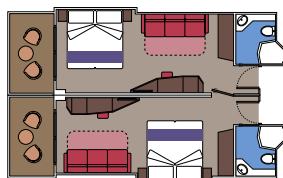

This kind of accommodation is available only with Aurea Experience.

MSC YACHT CLUB DELUXE SUITE

24 Suites

Suites (≈ 23 m²) with balcony (from ≈ 3 to ≈ 14 m²).
 Comfortable double or single beds (on request).
 Sitting area with sofa.
 Bathroom with bathtub and hairdryer.
 Accommodate up to 6 people.

This kind of accommodation is available only with Fantastica Experience.

1.322 Balcony

Cabins (≈ 17 m²) with balcony (from ≈ 3 to ≈ 5 m²).
 Comfortable double or single beds (on request).
 Sitting area with sofa.
 Bathroom with shower and hairdryer.

This kind of accommodation is available with Bella, Fantastica and Aurea Experiences.

190 Family Cabins

Family Cabins comprise two connecting cabins each with its own bathroom and balcony:
Super Family Plus: Combination of 2 connected Suites.
 Each cabin measures ≈ 25 m² and each balcony measures ≈ 8 m².
 Comfortably accommodate from 6 to 12 people.
Super Family: Combination of 2 connected balcony cabins.
 Each cabin measures ≈ 17 m² and each balcony measures ≈ 4 m².
 Comfortably accommodate up to 6 people.