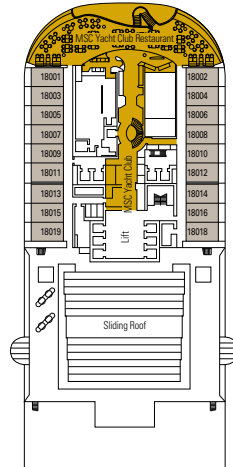

DECK 15
MORRICONE

DECK 16
DEBUSSY

DECK 18
SCHUMANN

DECK 19
MENDELSSOHN

Ship configuration, data and descriptions may be subject to change depending on the season and on the destination and must be verified at the time of booking. Deck plans are valid from Summer 2021.