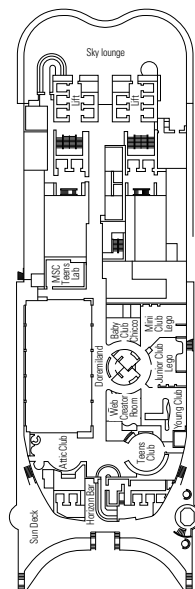

DECK 15
MORRICONE

DECK 16
DEBUSSY

DECK 18
SCHUMANN

DECK 19
MENDELSSOHN

Ship configuration, data and descriptions may be subject to change depending on the season and on the destination and must be verified at the time of booking. Deck plans are valid from Summer 2021.