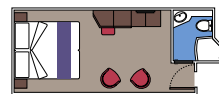

This kind of accommodation is available only in the MSC Yacht Club.

8 Duplex Suites

Two-deck-high Suites ($\approx 53 \text{ m}^2$) with balcony ($\approx 21 \text{ m}^2$)
 Balcony with private whirlpool bath.
 Easy access to the MSC Yacht Club areas.
 Master bedroom with double bed or single beds (on request).
 Open living/dining room with sofa that converts to double bed.
 2 spacious walk-in wardrobes.
 Bathroom with shower (main level), bathroom with tub (first level).
 Espresso coffee machine.

This kind of accommodation is available only in the MSC Yacht Club.

77 Deluxe Suites

Deluxe Suites ($\approx 25 \text{ m}^2$) with balcony ($\approx 5 \text{ m}^2$)
 Comfortable double or single beds (on request).
 Sitting area with sofa.
 Bathroom with shower, vanity area with hairdryer.
 Espresso coffee machine.

This kind of accommodation is available only in the MSC Yacht Club.

15 Interior Suites

Interior Suites ($\approx 17 \text{ m}^2$)
 Comfortable double or single beds (on request).
 Bathroom with shower, vanity area and hairdryer.
 Espresso coffee machine.

This kind of accommodation is available only in the MSC Yacht Club.

2 Grand Suites with whirlpool bath

Suites ($\approx 39 \text{ m}^2$) with balcony ($\approx 36 \text{ m}^2$).
 Balcony with private whirlpool bath.
 Comfortable double or single beds (on request).
 Sitting area with sofa.
 Bathroom with shower, vanity area and hairdryer.