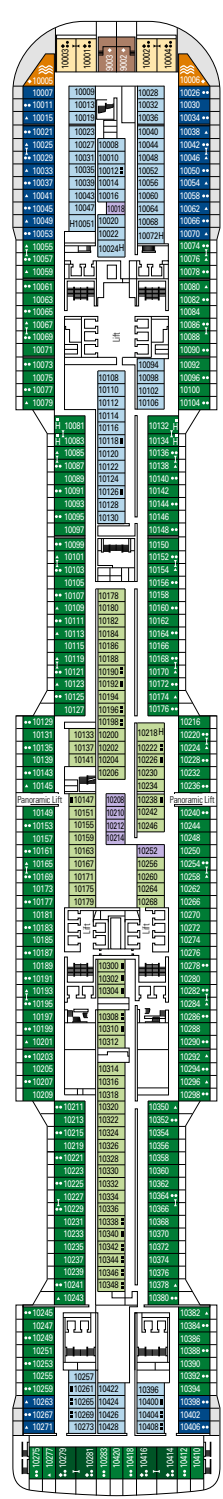

DECK 10 GERSHWIN