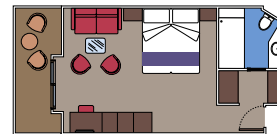

77 Deluxe Suites

Deluxe Suites ($\approx 25 \text{ m}^2$) with balcony ($\approx 5 \text{ m}^2$)
Comfortable double or single beds (on request).
Sitting area with sofa.
Bathroom with shower, vanity area with hairdryer.
Espresso coffee machine.

This kind of accommodation is available only in the MSC Yacht Club.