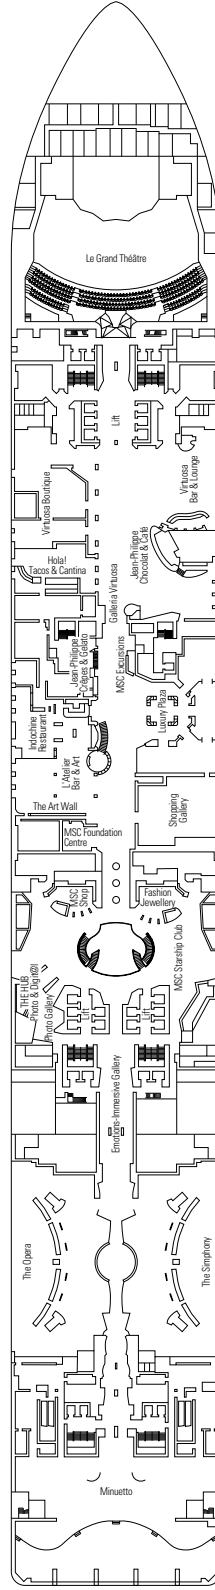

DECK 6
BEETHOVEN