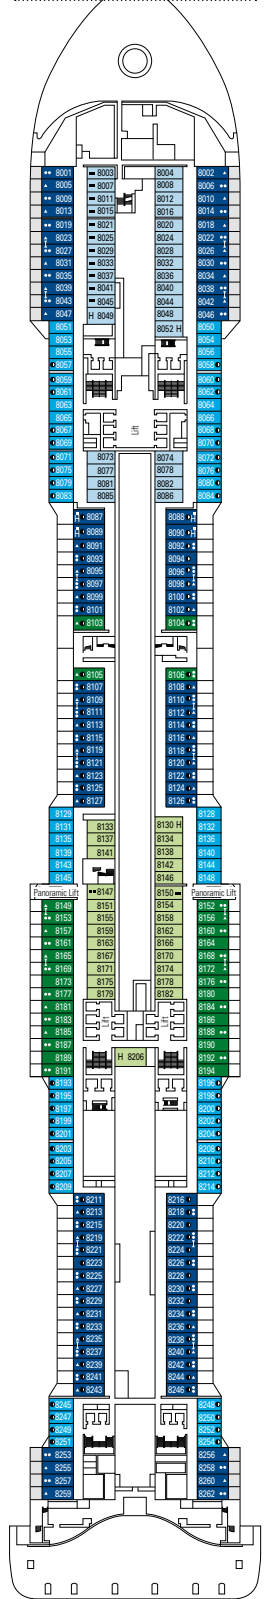

COMMON SERVICES

INFINITY ATRIUM

TECHNICAL CHARACTERISTICS OF THE SHIP

GROSS TONNAGE	181.541
LENGTH / BEAM / HEIGHT	331,43 m / 43 m post panamax / 67 m
SURFACE AREA	460.000 m ² , incl. 35.000 m ² public areas
PUBLIC AREA RATIO	7,8 m ² per passenger
DECKS	19, incl. 15 for guests
LIFTS	32, incl. 19 for guests (2 panoramics and 1 for the MSC Yacht Club)
VOLTAGE (IN CABIN)	120/230 volts
MAXIMUM SPEED	22,8 knots
STABILISERS	Stabilised with 2 fins
NUMBER OF PASSENGERS	6.334
NUMBER OF CABINS	2.421, incl. 60 for guests with disabilities or reduced mobility
CREW MEMBERS	Approx. 1.704
POOLS	4, incl. 1 with sliding roof and 1 for the MSC Yacht Club; 9 whirlpool baths
ENVIRONMENTAL TECHNOLOGY	AWT-Advanced Water Treatment, Energy Saving & Monitoring System, Scrubbers, LED technology and SCR system

CONFERENCE ROOMS	Seats	Stage / Dance floor surface (m ²)	Surface (m ²)	Deck
ATTIC CLUB	41	21,20	70	18 Schumann
CAROUSEL LOUNGE	427	130	1.100	7 Verdi
LE GRAND THÉÂTRE	975	217	1.000	5 Mozart / 6 Beethoven
MSC BUSINESS CENTRE	58		67	5 Mozart
SKY LOUNGE	180		630	18 Schumann

This kind of accommodation is available in Balcony and Interior cabins (with Bella, Fantastica or Aurea Experiences).

FACILITIES FOR GUESTS WITH DISABILITIES OR REDUCED MOBILITY

Cabin door width	85,5 cm
Cabin clearance	82,1 cm
Bathroom door width	90 cm
Size of cabin (floor space)	from ≈ 22 to ≈ 28 m ²
Size of bathroom	3,1 m ²
Is there a fold-down seat in the shower?	Yes
Height of seat from the floor	44 cm
Does the WC seat have grab rails?	Yes
Are wheelchairs available on board?	In limited numbers*
Are all decks/public areas accessible?	Yes
Are all lifeboats wheelchair-accessible?	No**
Do the lifts have deck indicators?	Visual, Audio & Braille
Can severely visually impaired/blind guests be catered for on the cruise?	Only with full-time carer

2.421 CABINS
6.334 GUESTS

GALLERIA VIRTUOSA

DECK 4
VIVALDI

DECK 5
MOZART

DECK 6
BEETHOVEN

DECK 7
VERDI

DECK 8
WAGNER

LE GRAND THÉÂTRE