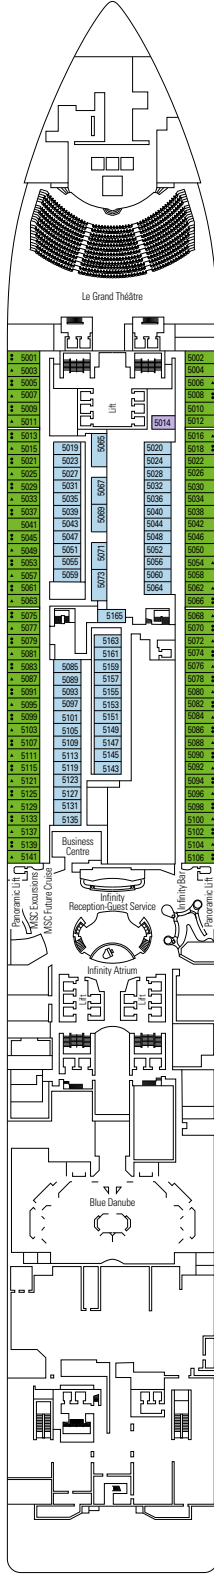

DECK 5
MOZART