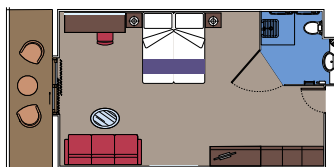

1 Deluxe Suite for guests with disabilities or reduced mobility

Deluxe Suite (≈ 24 m²) with balcony (≈ 5 m²)
Comfortable double or single beds (on request).
Sitting area with sofa.
Spacious wardrobe.
Bathroom with a large shower and a fold-down seat in the shower (44 cm), WC seat with grab rails.
Espresso coffee machine.

This kind of accommodation is available only in the MSC Yacht Club.